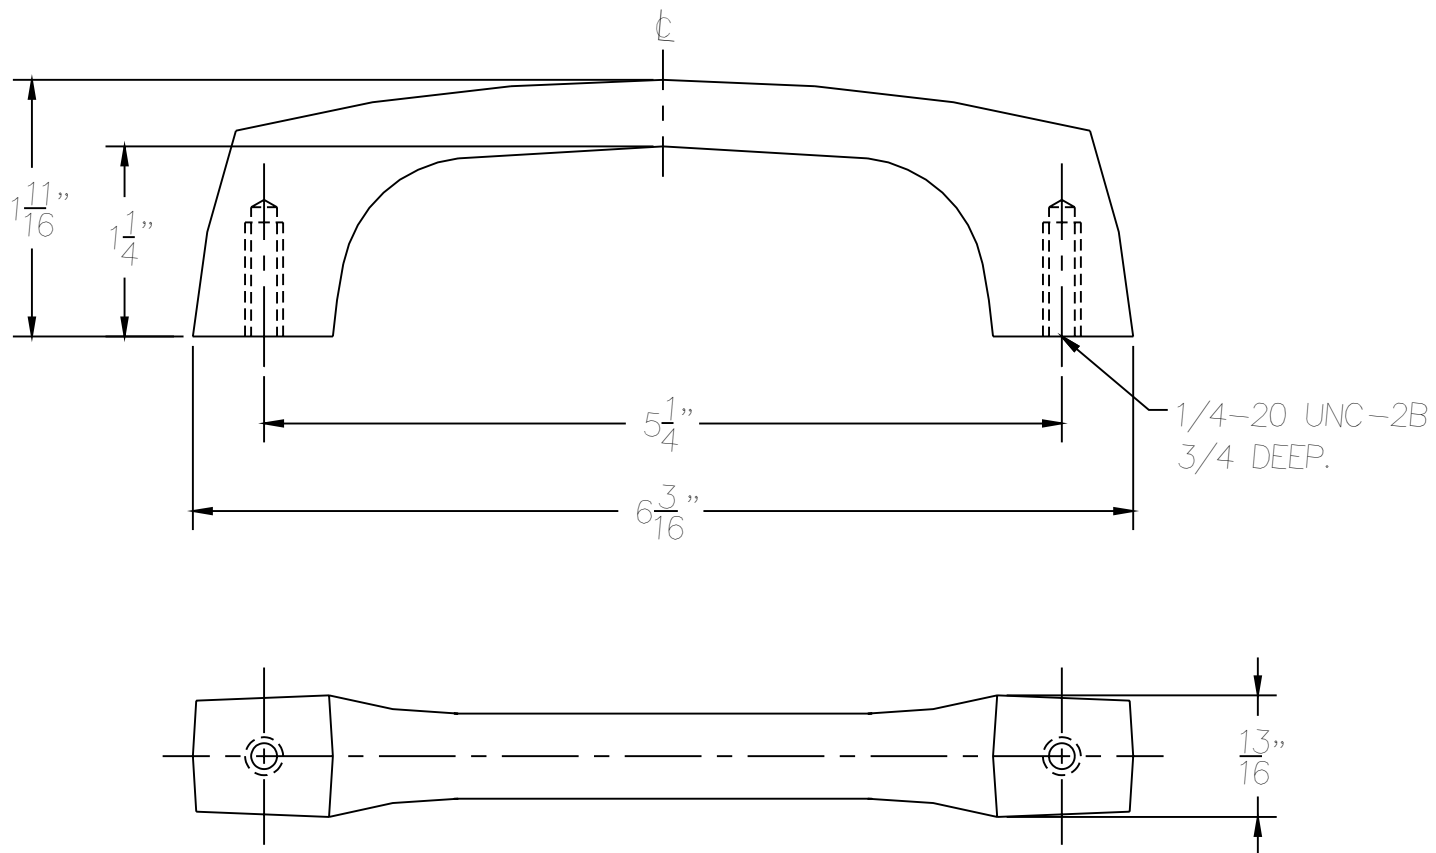

TEMPLATE DRAWING

IVES

8114-5 DOOR PULL

DRAWING No. 2461

REV. A

DRAWN BY: SL

DATE: 7/16/03

H.B. IVES
A HARROW COMPANY
P.O. BOX 1887, NEW HAVEN, CONN. 06508