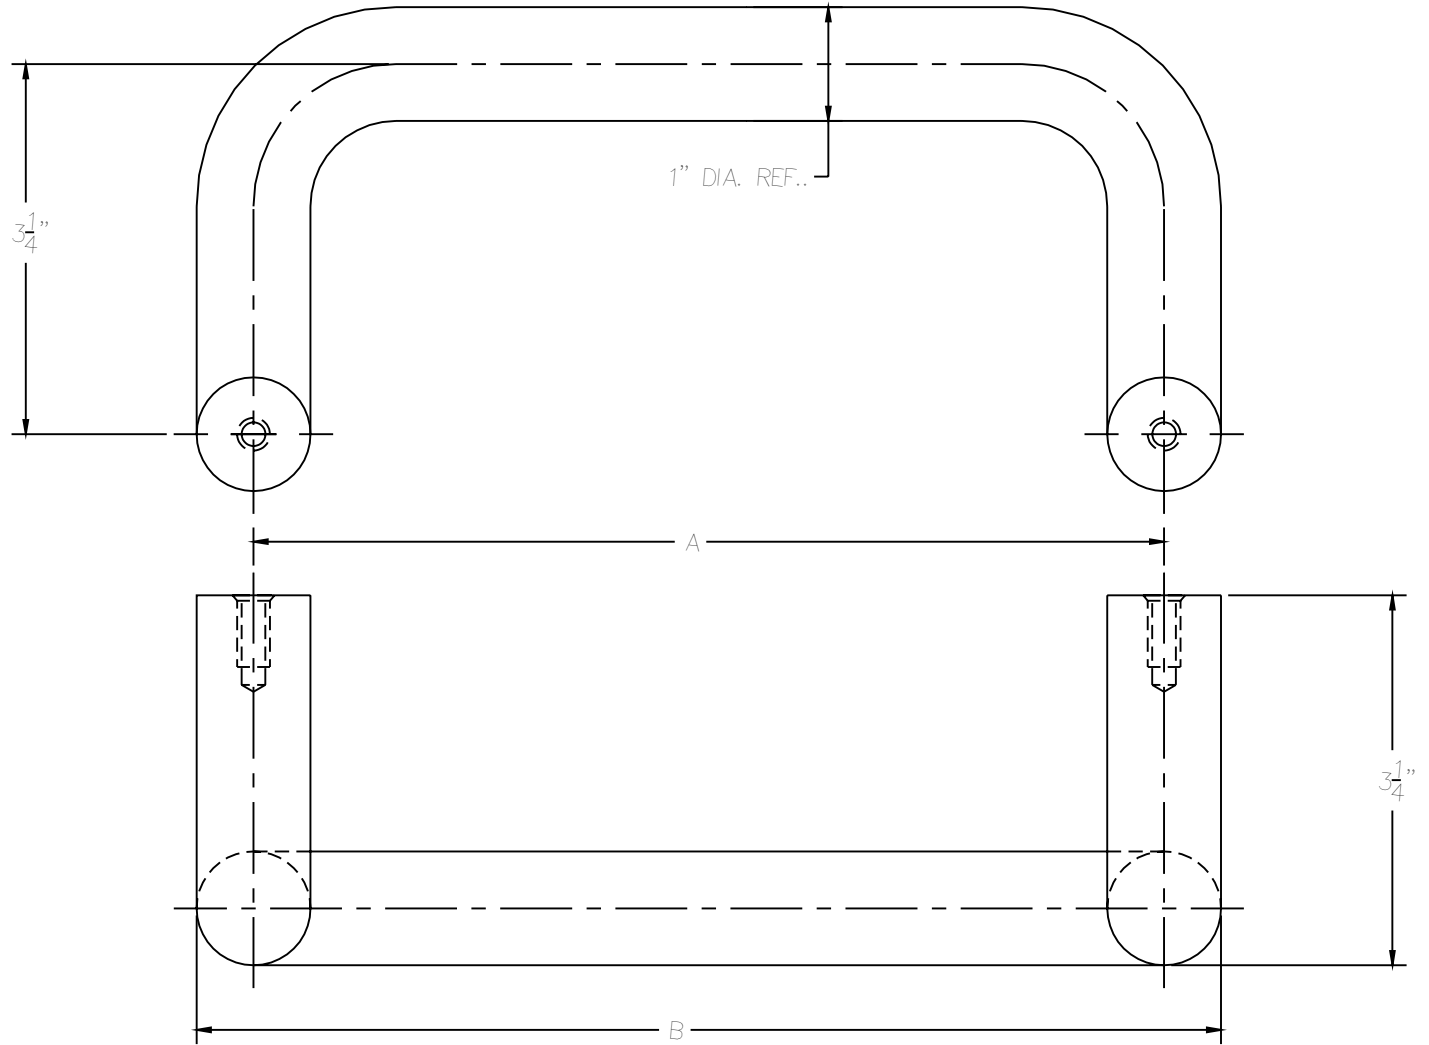

# TEMPLATE DRAWING

Part No.	A	B
8190-8	8"	9"
8190-0	10"	11"
8190-2	12"	13"
8190-18	18"	19"

<b>IVES</b>		8190 OFFSET PULLS (1" DIA ROUND)	
DRAWING No. 2444	REV. A	H.B. IVES	
		A HARROW COMPANY	
DRAWN BY: SL	DATE: 12/9/02	P.O. BOX 1887, NEW HAVEN, CONN. 06508	