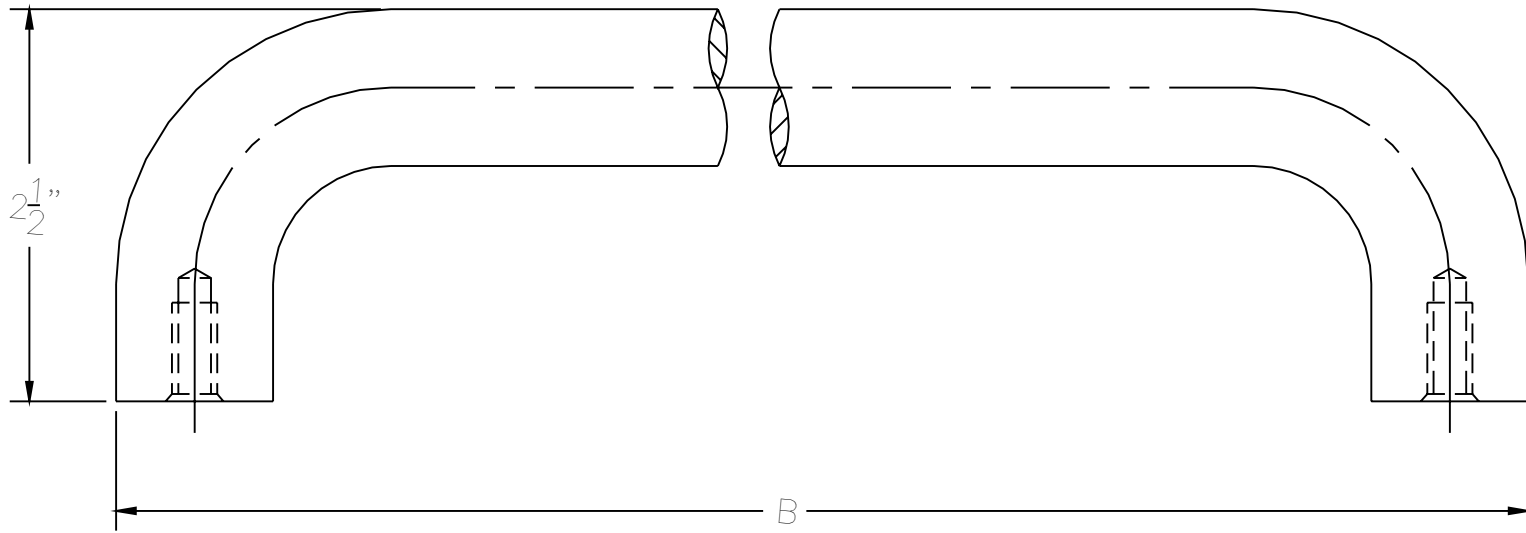

TEMPLATE DRAWING

| Part No. | A | B |
|----------|-----|-----|
| 9190-28 | 28" | 29" |
| 9190-33 | 33" | 34" |

IVES

9100 PUSH BARS (1" DIA ROUND)

DRAWING No. 2445

REV. A

DRAWN BY: SL

DATE: 12/9/02