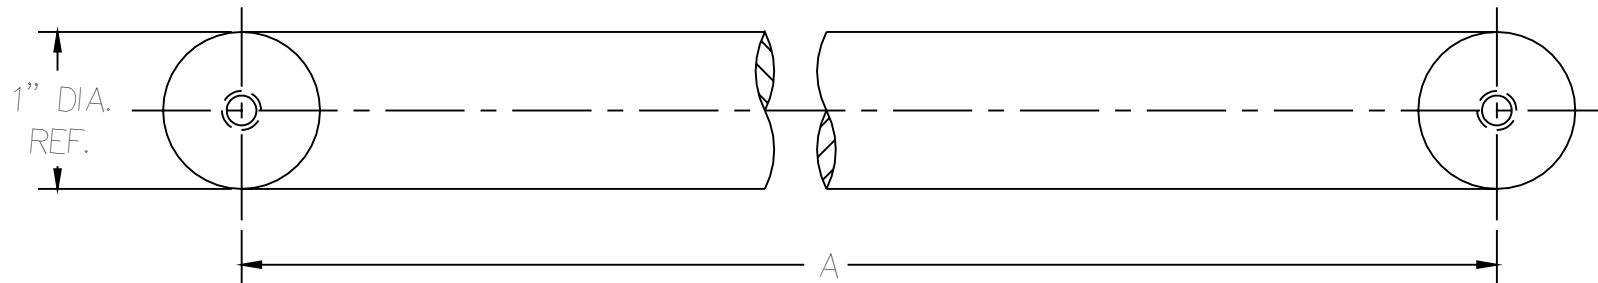

TEMPLATE DRAWING

| Part No. | A | B |
|----------|-----|-----|
| 9190-28 | 28" | 29" |
| 9190-33 | 33" | 34" |

IVES

9100 PUSH BARS (1" DIA ROUND)

DRAWING No. 2445

REV. A

DRAWN BY: SL

DATE: 12/9/02