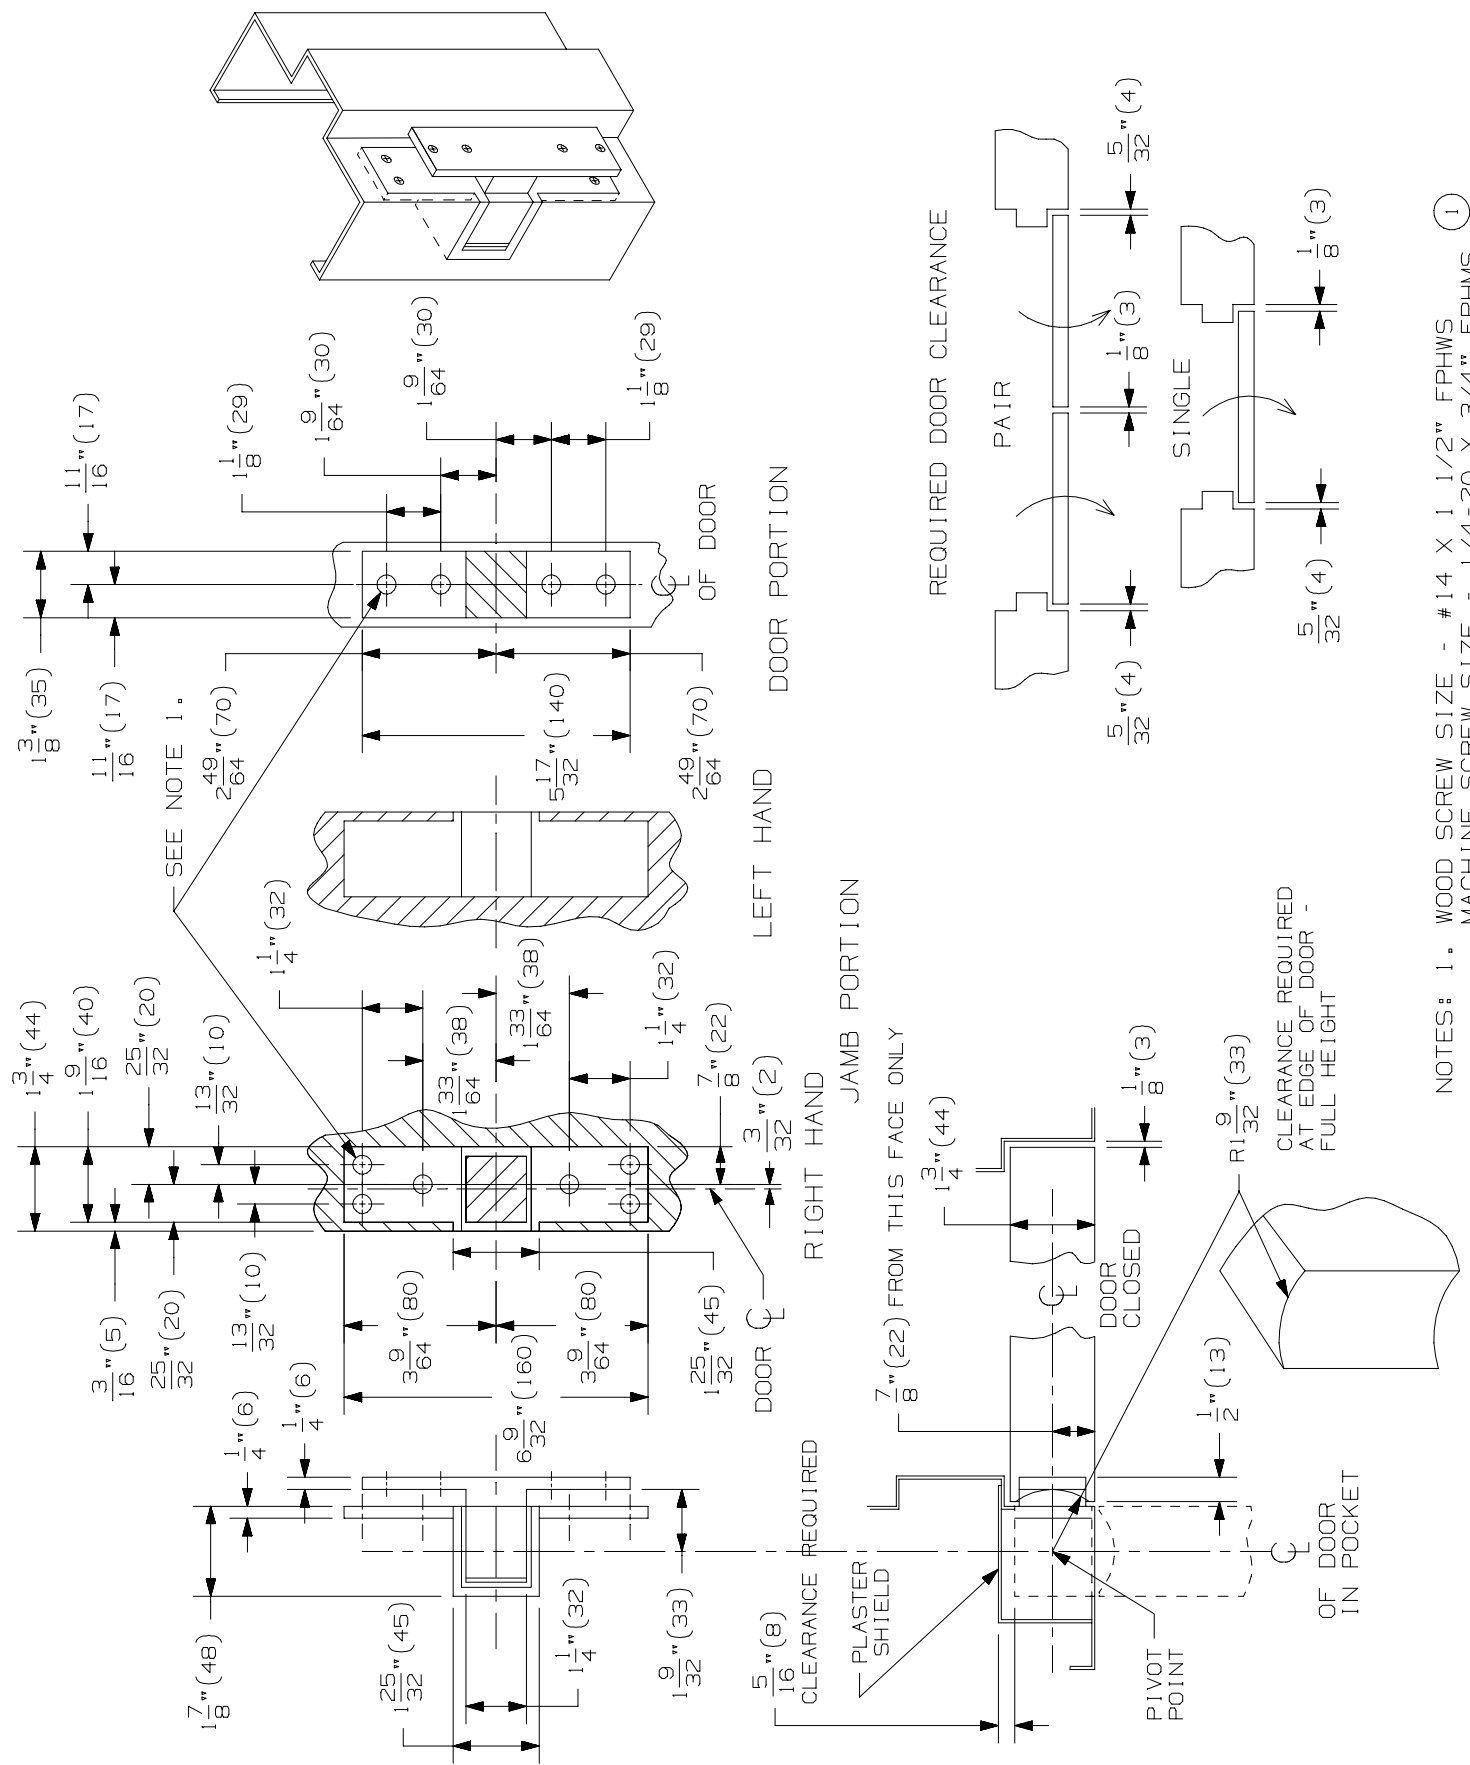

IVES

91105F POCKET PIVOT WOOD DOOR - METAL FRAME INSTALLATION TEMPLATE

NOTES: DIMENSIONS IN () ARE MILLIMETERS.

NOTES: 1. WOOD SCREW SIZE - #14 X 1 1/2" FPHWS
MACHINE SCREW SIZE - 1/4-20 X 3/4" FPHMS (1)

TEMPLATE NUMBER: INST.91105W_1 DATE: 03-05-02